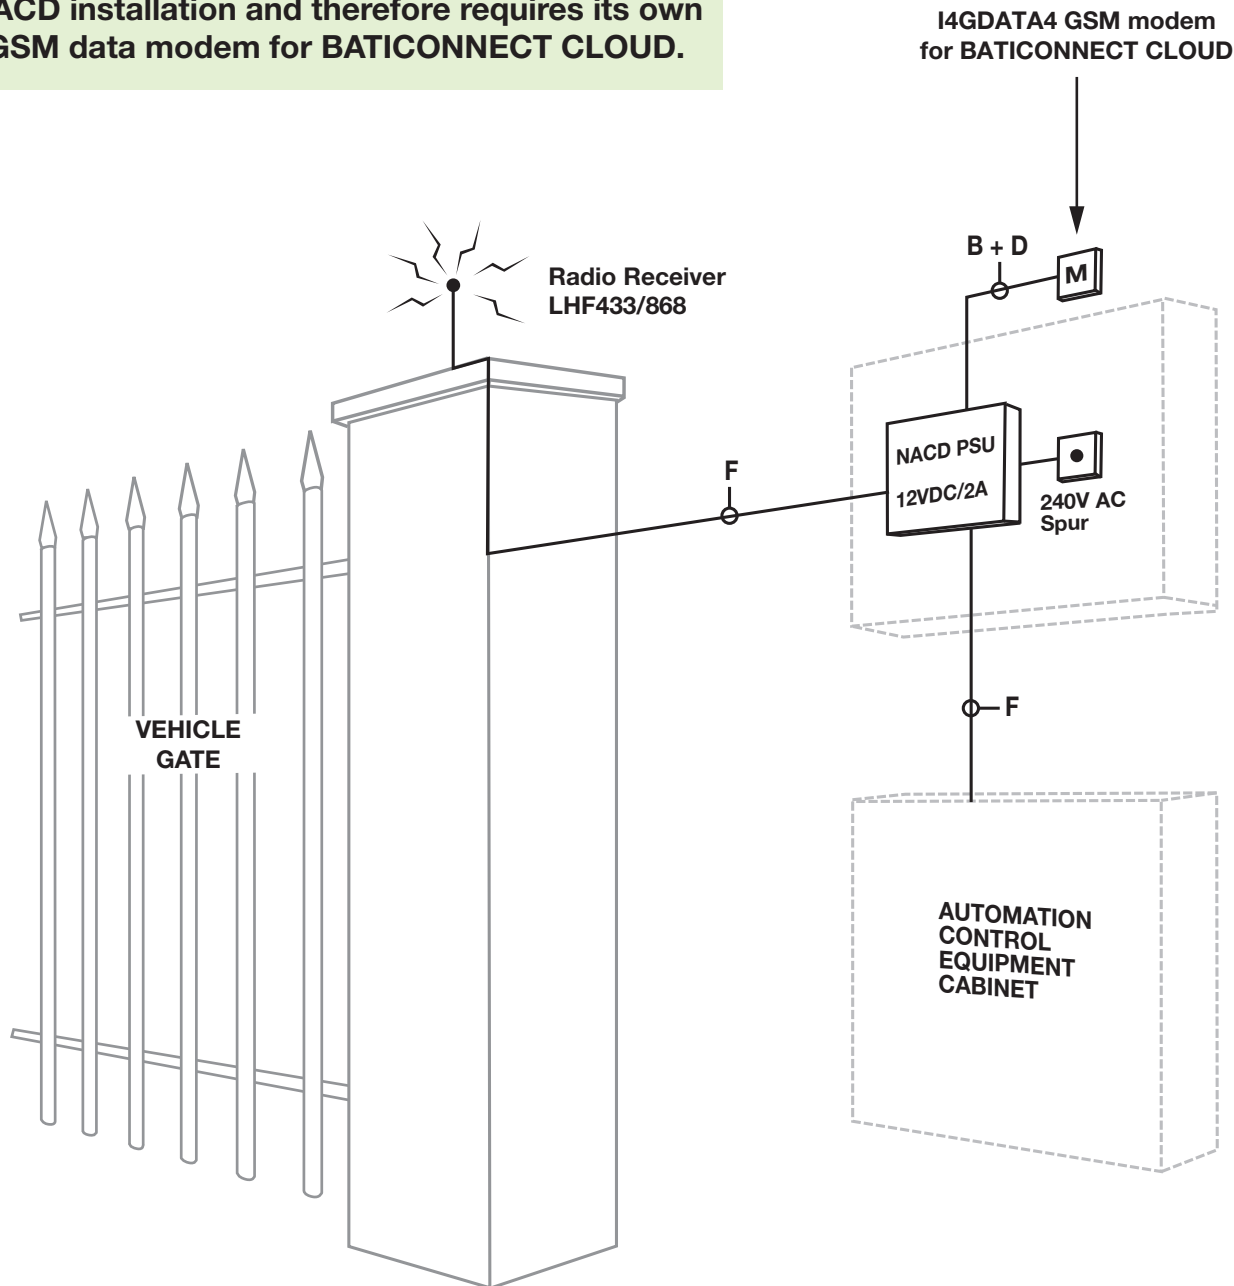

LHF433/868 Radio Receiver only, BATICONNECT CLOUD

T N° 12010B

LHF433/868 radio receiver is NOT part of a larger NACD installation and therefore requires its own GSM data modem for BATICONNECT CLOUD.

CABLING

- B** 3-core 1.5mm² flex cable (3183Y)
- D** Class E (CAT6) U/UTP
- F** Class E (CAT6) U/UTP x 2no