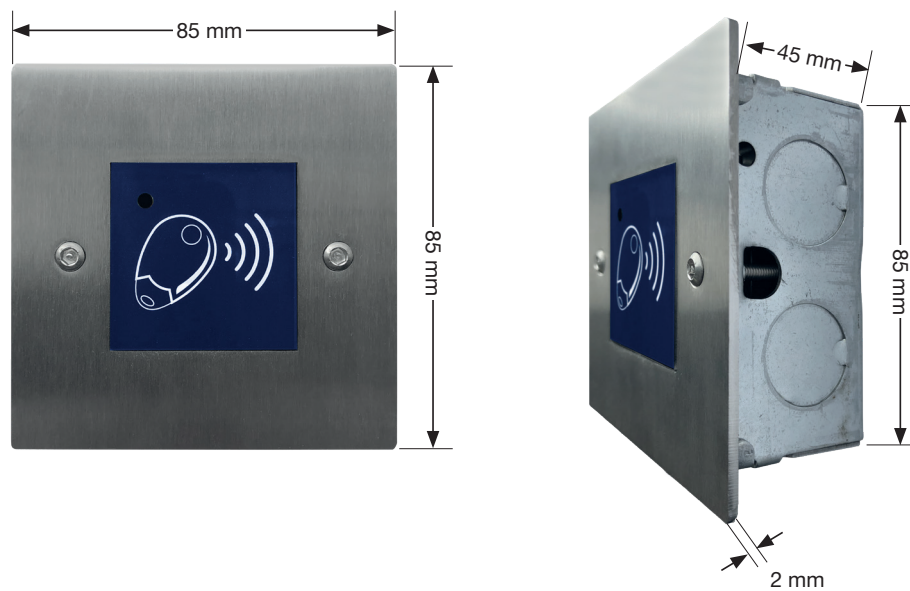

# Anti-Vandal Proximity Reader, Flush

ICPROX-1GF

ICON

ACCESS CONTROL

## Key features

- MIFARE technology proximity reader
- For internal and external (under cover / not exposed to rain)
- Flush flanged BS316 grade stainless steel
- Anti-vandal
- Operates in conjunction with ICON™ door and lift controllers, NACD Cloud