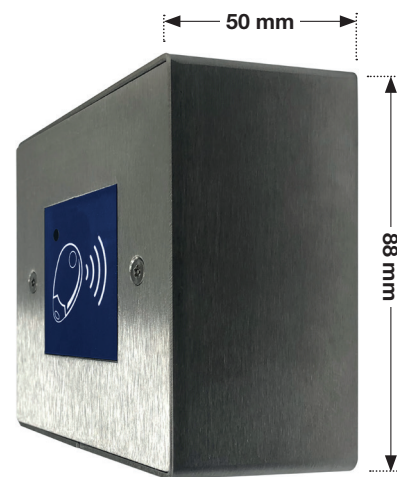

# Anti-Vandal Proximity Reader, Surface

ICPROX-88S

ICON

ACCESS CONTROL

FRONT VIEW

SIDE VIEW

## Key features

- MIFARE technology proximity reader
- Externally rated
- Surface BS316 grade stainless steel
- Anti-vandal
- Operates in conjunction with ICON™ door and lift controllers, NACD Cloud

+44 (0)1442 211848  
estimating@nacd.co.uk