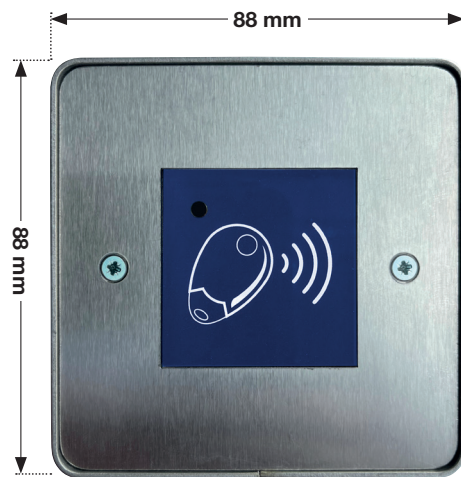

# Anti-Vandal Proximity Reader, Surface

ICPROX-88S

ICON

ACCESS CONTROL

FRONT VIEW

SIDE VIEW

## Key features

- MIFARE technology proximity reader
- Externally rated
- Surface BS316 grade stainless steel
- Anti-vandal
- Operates in conjunction with ICON™ door and lift controllers, NACD Cloud

+44 (0)1442 211848  
estimating@nacd.co.uk