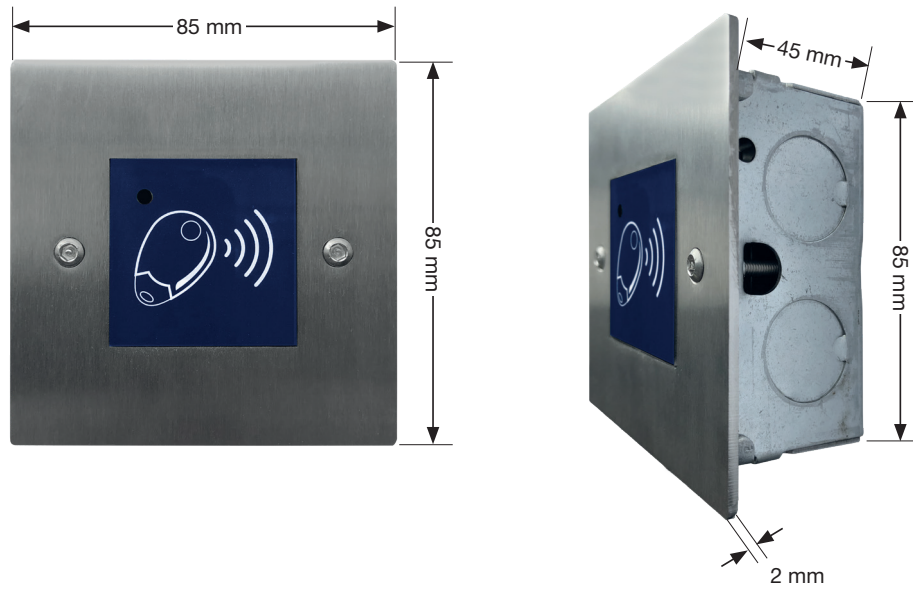

Anti-Vandal Proximity Reader, Flush

ICPROX-1GF

ICON

ACCESS CONTROL

Key features

- MIFARE technology proximity reader
- For internal and external (under cover / not exposed to rain)
- Flush flanged BS316 grade stainless steel
- Anti-vandal
- Operates in conjunction with ICON™ door and lift controllers, NACD Cloud