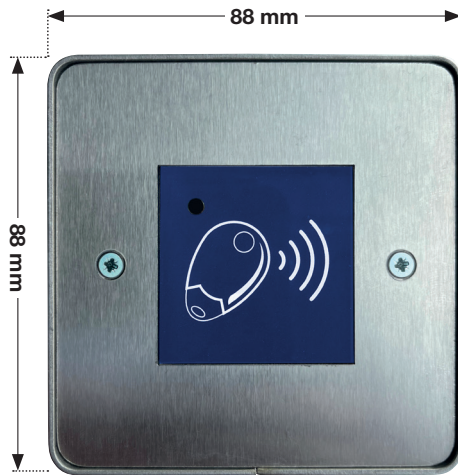

Anti-Vandal Proximity Reader, Surface

ICPROX-88S

ICON

ACCESS CONTROL

FRONT VIEW

SIDE VIEW

Key features

- MIFARE technology proximity reader
- Externally rated
- Surface BS316 grade stainless steel
- Anti-vandal
- Operates in conjunction with ICON™ door and lift controllers, NACD Cloud