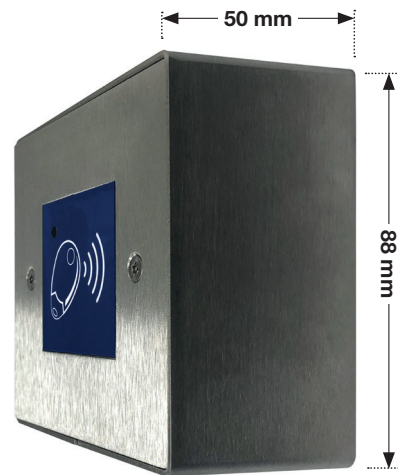

Anti-Vandal Proximity Reader, Surface

ICPROX-88S

ICON

ACCESS CONTROL

FRONT VIEW

SIDE VIEW

Key features

- MIFARE technology proximity reader
- Externally rated
- Surface BS316 grade stainless steel
- Anti-vandal
- Operates in conjunction with ICON™ door and lift controllers, NACD Cloud