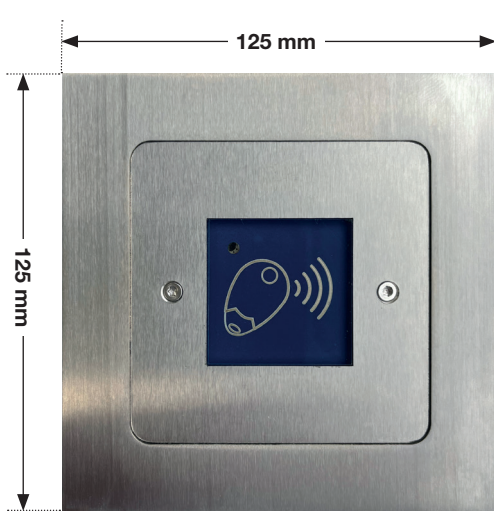

Anti-Vandal Proximity Reader, Flush

ICPROX-125F

ICON

ACCESS CONTROL

Key features

- MIFARE technology proximity reader
- Externally rated
- Flush flanged BS316 grade stainless steel
- Anti-vandal
- Operates in conjunction with ICON™ door and lift controllers, NACD Cloud