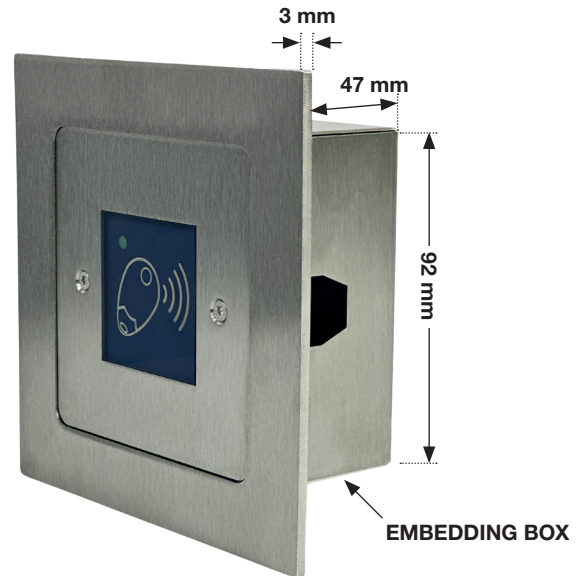

Anti-Vandal Proximity Reader, Flush

ICPROX-125F

ICON

ACCESS CONTROL

Key features

- MIFARE technology proximity reader
- Externally rated
- Flush flanged BS316 grade stainless steel
- Anti-vandal
- Operates in conjunction with ICON™ door and lift controllers, NACD Cloud